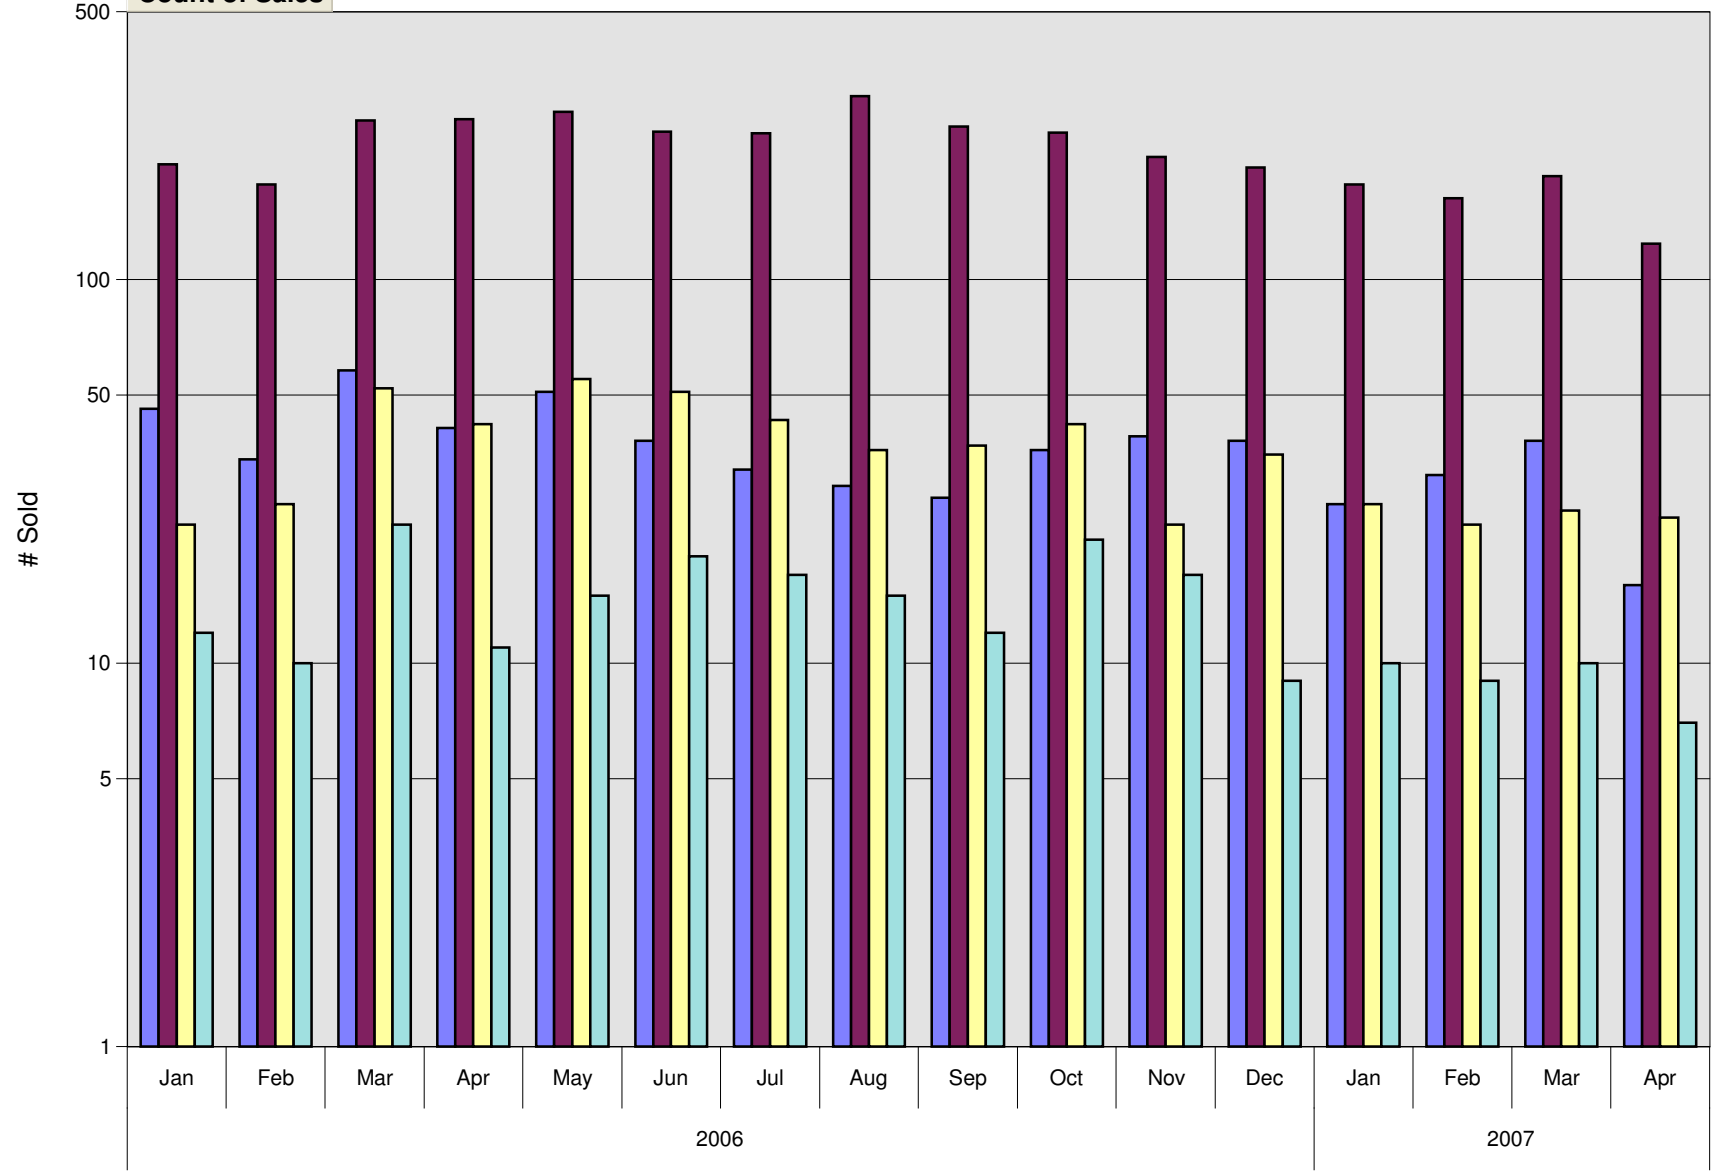

| | |
|--------|-------|
| City | Sales |
| Fresno | All |

Count of Sales

| Range |
|---------|
| <200 |
| 200-399 |
| 400-599 |
| 600-999 |

Years | Months

Date